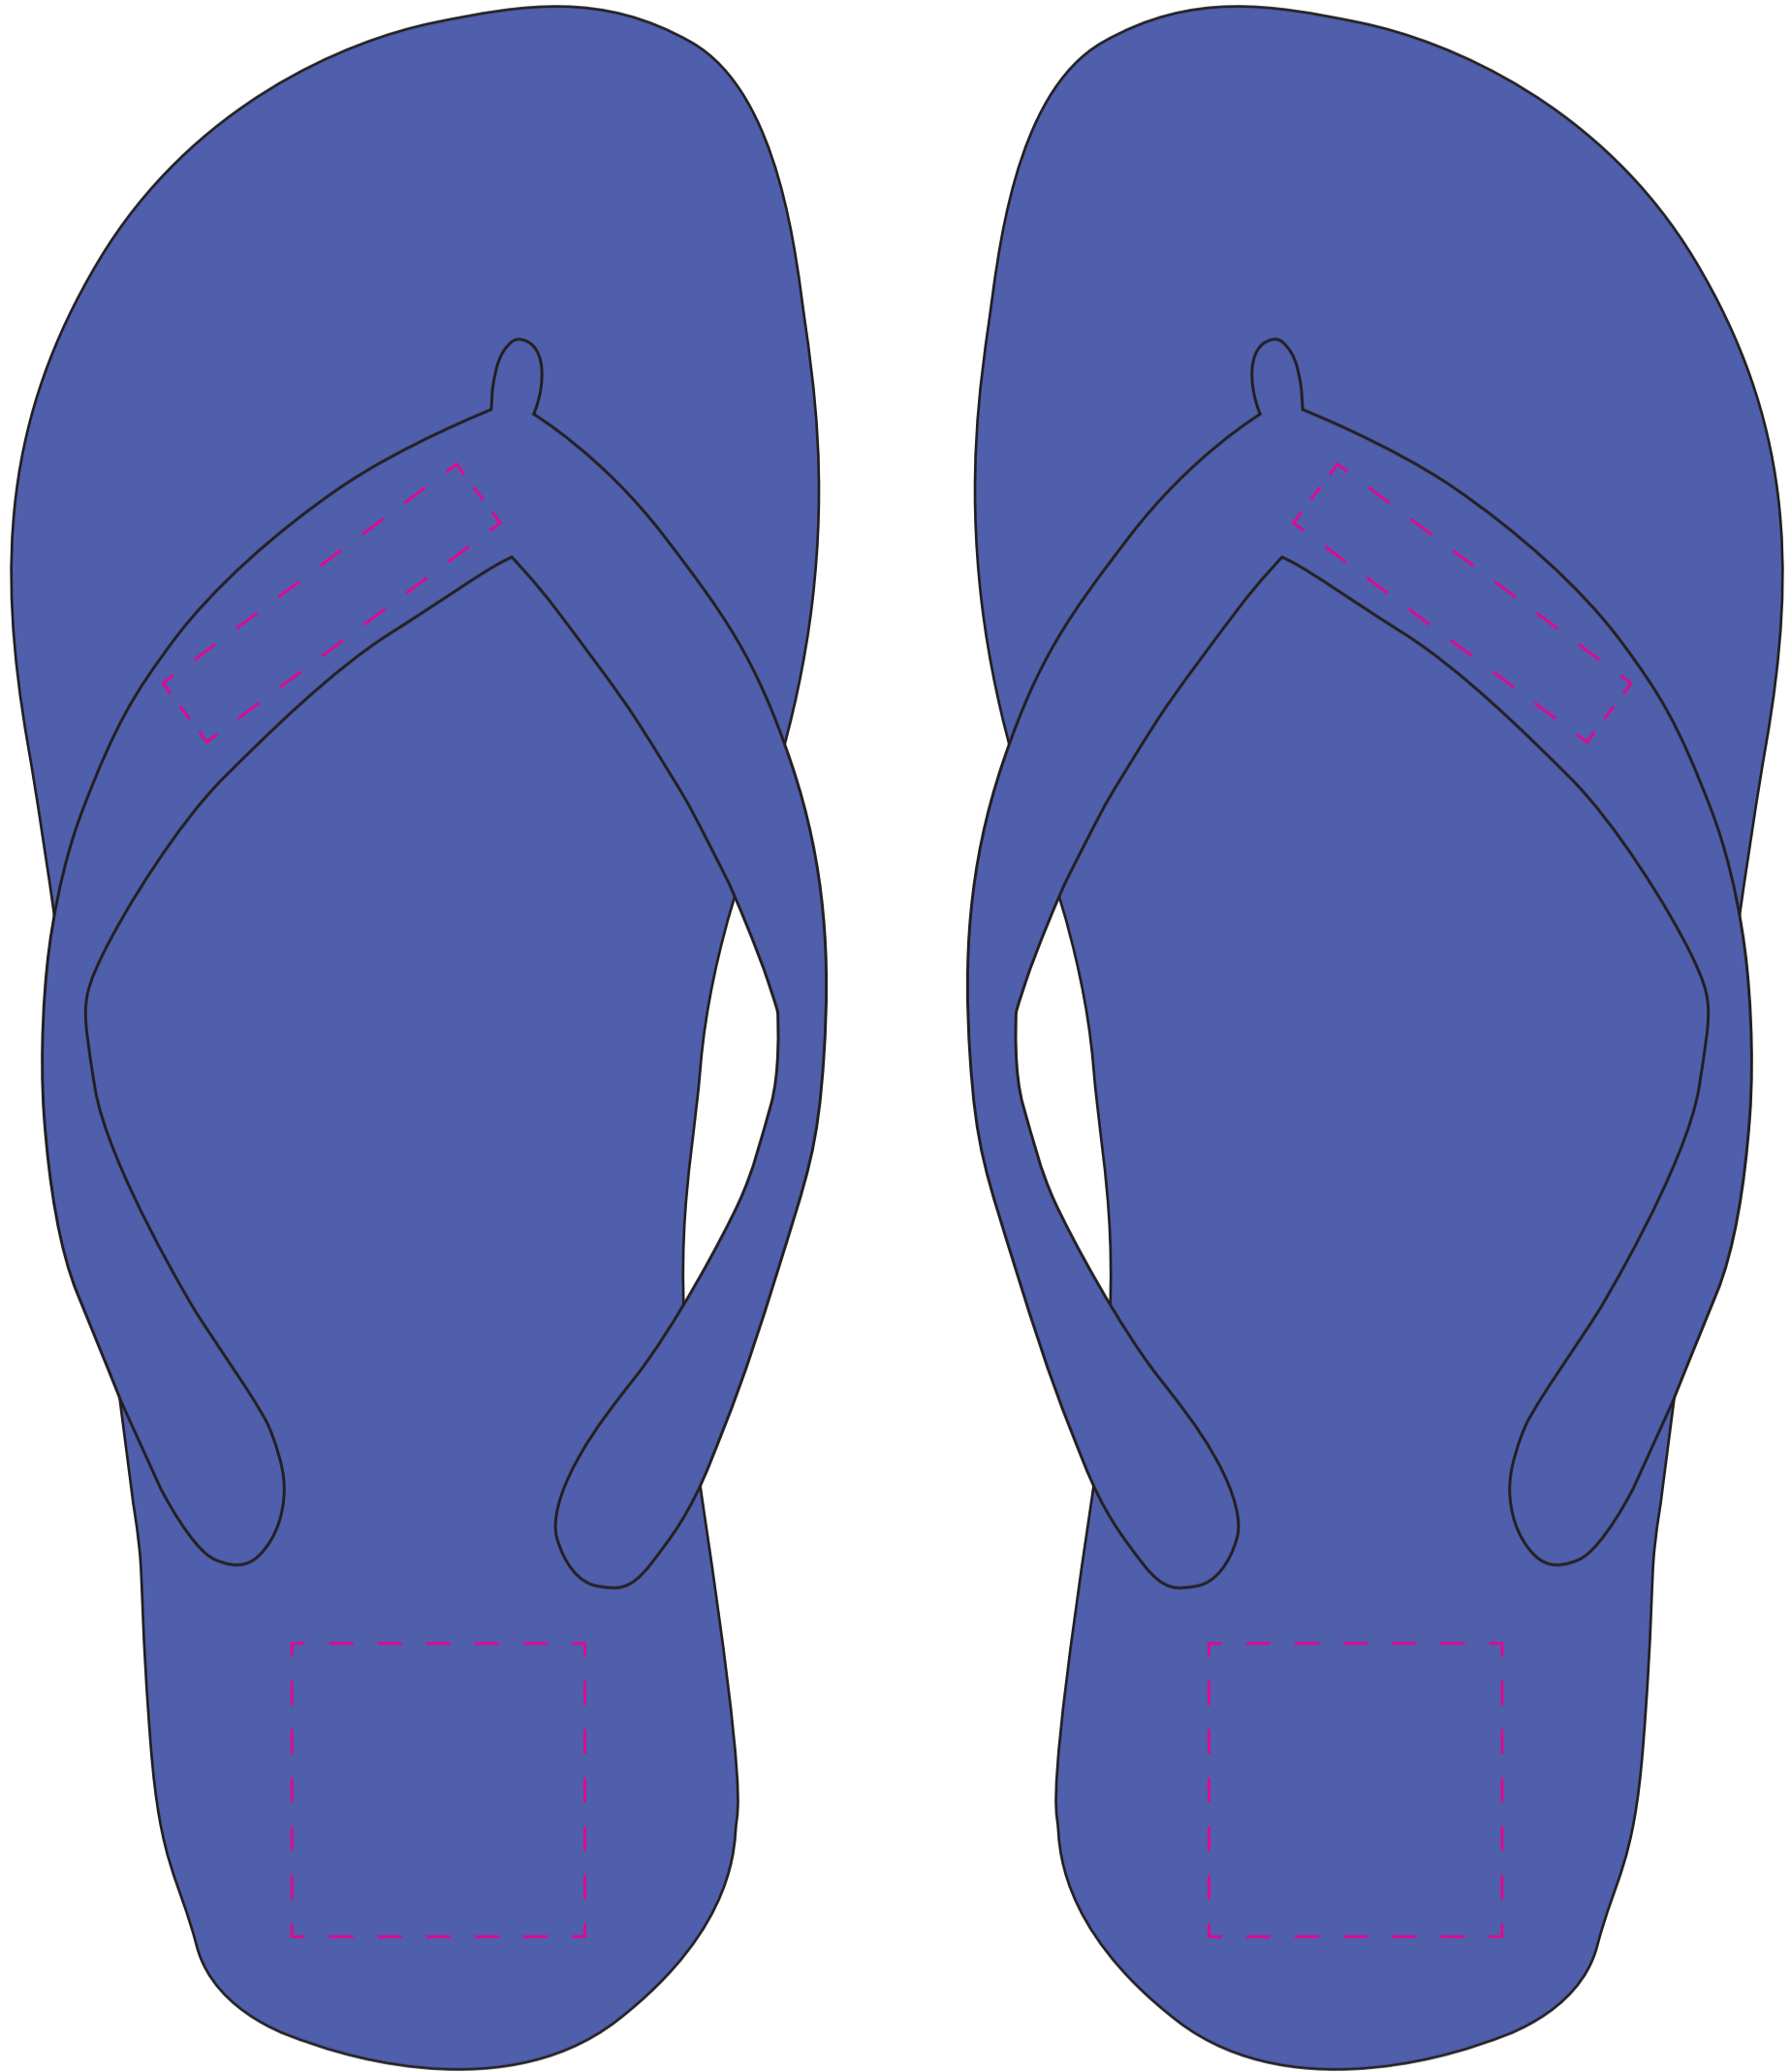

Approval Proof

Colours

 Text

Product Colour

 Blue

Flip-Flop with Solid Strap
Men: 42-44 Women: 36-38
Branding Method: Pad Printed

Logo Size

Terms & Conditions

Please note small texts may fill and become illegible